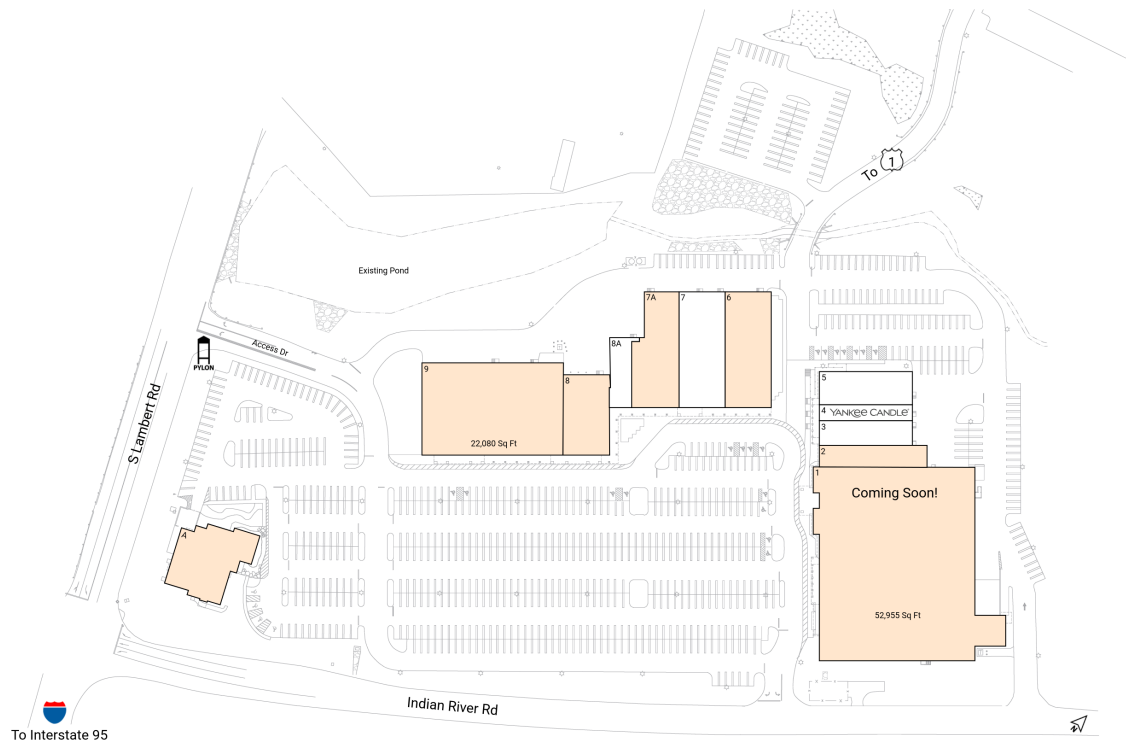

# Colonial Commons - Orange

200 Indian River Road | Orange, CT 06477

South Central CT Region New Haven, CT 133,786 Sq Ft

41.2616, -73.0024

## Available Spaces

1	52,955 Sq Ft	360°	8	6,270 Sq Ft	360°
2	4,000 Sq Ft		9	22,080 Sq Ft	360°
6	9,143 Sq Ft	360°	A	8,250 Sq Ft	360°
7A	8,064 Sq Ft	360°			

## Current Tenants Space size listed in square feet

3	Renee's Resale Clothing Outlet	3,896
4	Yankee Candle	2,500
5	Golf Lounge 18	5,000
7	Bulldog Swim Academy	9,030
8A	M Beauty Studio	2,598

This site plan is for illustrative and information purposes only, showing the general layout of the shopping center; and is not a legal survey. Brixmor makes no representation or warranty that the shopping center is exactly as depicted as site conditions and tenant mix are subject to change over time.  
4017